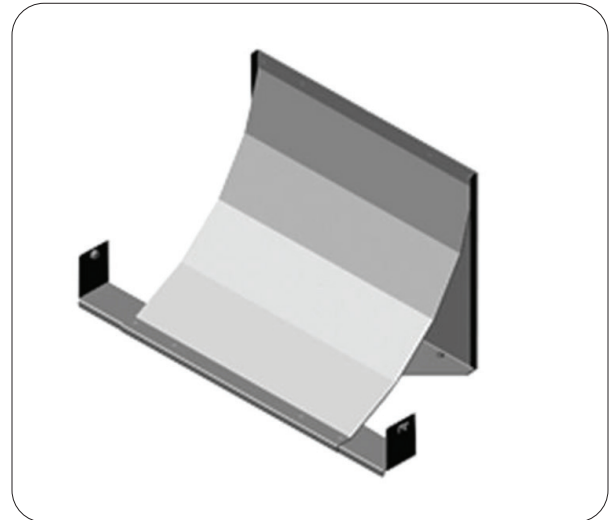

CHATSWORTH
PRODUCTS

Air Director

Air Director

Air Director is an angled panel used at the back of cabinets with Vertical Exhaust Duct top panels to guide hot air towards the top of the cabinet.

Key Features and Benefits

- Universal, three piece design adjusts in width to fit all cabinets
- Attaches to the bottom slide on the cabinet, adjusts in depth
- Includes: director, installation hardware
- Material: Steel

Finish: Black or Glacier White

- Select part number to match color of the cabinet

ORDERING INFORMATION

Part Number	Description	Shipping Weight lb (kg)
39107-X00	Air Director	1 (0.5)

X=Color: C=Black, E= Glacier White.

United States & Canada
Simi Valley, CA
800-834-4969
Toronto, Ontario, Canada
+905-850-7770
chatsworth.com
techsupport@chatsworth.com

Latin America
Mexico City, Mexico
+52-55-5203-7525
Toll Free within Mexico
800-201-7592
chatsworth.com.co

Europe
Buckinghamshire
England, UK
+44-1628-524-834

Middle East & Africa
Dubai, UAE
+971-4-2602125
Doha, Qatar
+974-4-267422

Asia Pacific
Jing'an District,
Shanghai, China
+86 21 6880-0266
chatsworth.com.cn