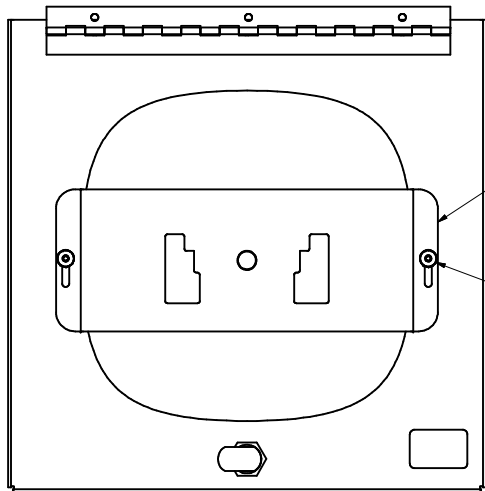

Cut-Out for Aruba AP

Lock: Keyed Alike

FRONT VIEW

Mounting Bracket

Thumb Nuts

BACK VIEW

107X RETROFIT DOORS	
MODEL NUMBER	ACCESS POINT
38-107X-AP225	Aruba AP225
38-107X-AP315	Aruba AP315
38-107X-AP325	Aruba AP325
38-107X-AP335	Aruba AP335
38-107X-CCOAP	Cisco 2600, 2700, 3500, 3600, 3700 Series APs
38-107X-CCOAP3800	Cisco 2800, 3800 Series APs
38-107X-COAP4800	Cisco 4800 Series APs
38-107X-CP	General Purpose, Works With Most APs
38-107X-WA	General Purpose, Works With Most APs