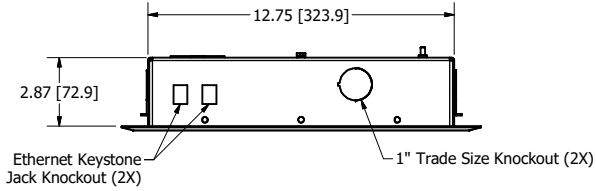

ENCLOSURE BACKBOX

DOOR

**NOTE: Door Cutout Specific to Access Point

NOTES:

- Weight: 11 lbs.
- Material: 16 Ga. Galvaneal Backbox
14 Ga. White Powder Coated Steel Door
18 Ga. White Powder Coated Steel Flange

Includes:

- (1) Enclosure and Interchangeable Door
- (1) Dual Cable Egress Firestop Grommet
- (1) 1 in. Trade Size Conduit Connector
- (1) Speed Link Support Wire
- (2) Keys for Lock
- (1) Grounding Screw
- Access Point Attachment Hardware