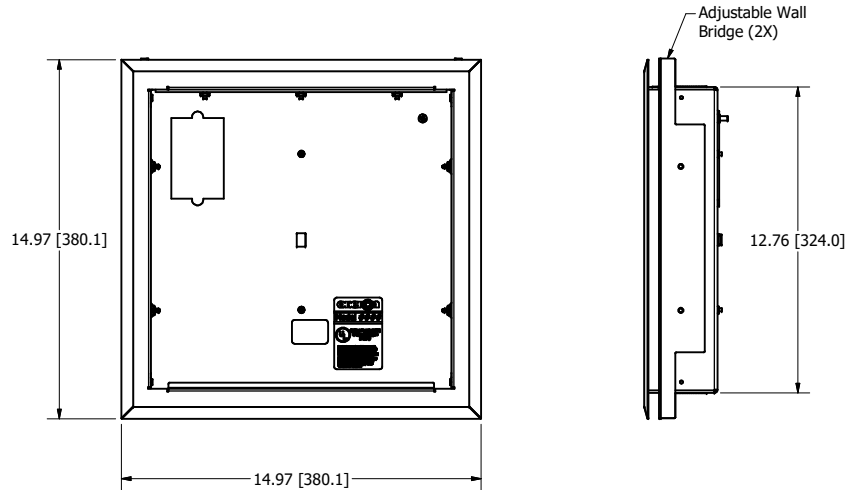

ENCLOSURE BACKBOX

DOOR

**NOTE: Door Cutout Specific to Access Point

NOTES:

- Weight: 11 lbs.
- Material: 16 Ga. Galvaneal Backbox
14 Ga. White Powder Coated Steel Door
18 Ga. White Powder Coated Steel Flange

Includes:

- (1) Enclosure and Interchangeable Door
- (1) Dual Cable Egress Firestop Grommet
- (1) 1 in. Trade Size Conduit Connector
- (1) Speed Link Support Wire
- (2) Keys for Lock
- (1) Grounding Screw
- Access Point Attachment Hardware