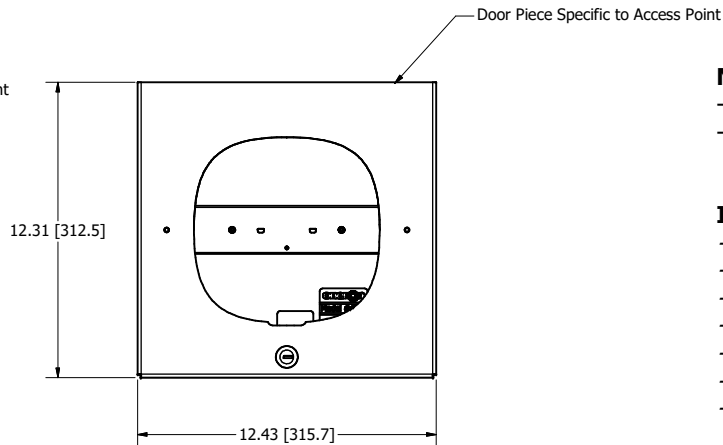

ENCLOSURE BACKBOX

DOOR

**NOTE: Door Cutout Specific to Access Point

NOTES:

- Weight: 11 lbs.
- Material: 16 Ga. Galvaneal Backbox
14 Ga. White Powder Coated Steel Door
18 Ga. White Powder Coated Steel Flange

Includes:

- (1) Enclosure and Interchangeable Door
- (1) Dual Cable Egress Firestop Grommet
- (1) 1 in. Trade Size Conduit Connector
- (1) Speed Link Support Wire
- (2) Keys for Lock
- (1) Grounding Screw
- Access Point Attachment Hardware