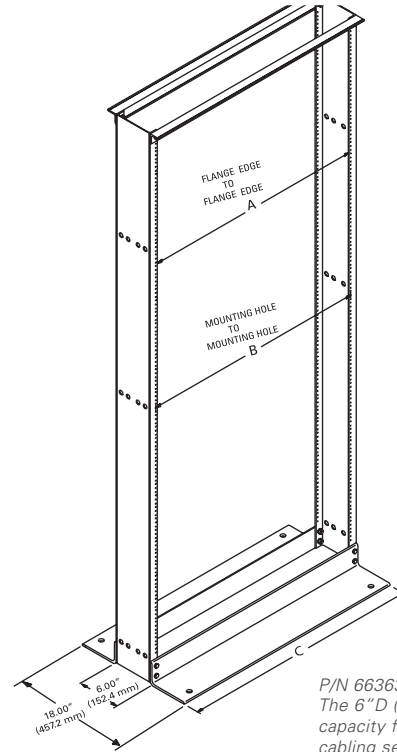

**CHATSWORTH
PRODUCTS**

Standard Rack 6"D (150 mm)

*P/N 66363 (35" W) Shown:
The 6"D (150 mm) Standard Rack is the high-capacity frame that is designed for use with cabling sections and is the basic frame around which the XLBET/MDF frames are developed.*

Features 6"D (150 mm) upright mounting channels for MDF, IDF and other high-capacity distribution frame applications. The additional rack depth provides extra room for high-density equipment and cable needs.

- High-strength aluminum construction
- Supplied with (2) top angles for additional strength
- EIA-310-D Standard Universal 5/8"-5/8"-1/2" (15.9 mm-15.9 mm-12.7 mm) alternating hole pattern offers greater mounting flexibility and is fully compatible with conventional wide 1-1/4"-1/2" (31.8 mm-12.7 mm) alternating hole patterns
- Rack-mount unit marks simplify equipment installation
- High-strength, roll-formed threaded mounting holes
- Integrated masked grounding studs on the inside of the rack channel for quick attachment to the Telecommunications Grounding System
- Web channel holes allow easy installation of vertical cable managers or baying of racks side-by-side
- Ships unassembled and individually packaged
- Includes assembly hardware and (50) pilot point #12-24 mounting screws with combination Phillips/Straight heads
- Weight capacity 1000 lb (453.6 kg) — weight must be evenly distributed and rack must be properly secured to the floor
- UL Listed; File E140851; Category DUXR (US), DUXR7 (Canada) – Communications Circuit Accessory
- OSHPD Preapproval of Manufacturer's Certification (OPM-0261)

ORDERING INFORMATION

Part Number	Description H x W Height - ft (m)	Shipping Weight lb (kg)
66353-X03	7 (2.1) x 19', 45U	38 (17.2)
66383-X03	7 (2.1) x 23', 45U	42 (19.1)
66363-X03	7 (2.1) x 35', 45U	52 (23.6)