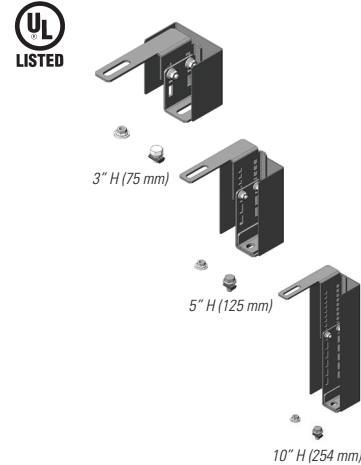

CHATSWORTH
PRODUCTS

Door Mounting Bracket Kit

Door Mounting Bracket Kit

Secures the Aisle Containment Door Assembly to the tops of the cabinets. Includes two brackets;

available in three height ranges

- Compatible with ZetaFrame cabinets
- Use with Cabinet Supported Aisle Containment Solutions only
- Secures the Aisle Containment Door Assemblies to the tops of the cabinets, includes two brackets
- Three height ranges; bracket height adjusts to match the difference between the cabinet height and door height
- Flush mount and offset mount versions; use offset mount versions with the Door Standoff Kit (P/N 32870-XXX)

ORDERING INFORMATION

Aisle Containment Door Assembly		
Part Number & Finish		Description
Black	Glacier White	
Door Mounting Bracket Kit (use with Standoff Kit)		
32805-703	32805-E03	3" H (75 mm), For 85.3" H (2167 mm) to 91.4" H (2322 mm) Cabinets
32805-704	32805-E04	5" H (125 mm), For 82.6" H (2098 mm) to 94.2" H (2393 mm) Cabinets
32805-705	32805-E05	10" H (254 mm), For 77.8" H (1976 mm) to 98.9" H (2512 mm) Cabinets
32780-704	32780-E04	With Anodized Aluminum Door Frames
Door Mounting Bracket Kit (use without Standoff Kit)		
32805-700	32805-E00	3" H (75 mm), For 85.3" H (2167 mm) to 91.4" H (2322 mm) Cabinets
32805-701	32805-E01	5" H (125 mm), For 82.6" H (2098 mm) to 94.2" H (2393 mm) Cabinets
32805-702	32805-E02	10" H (254 mm), For 77.8" H (1976 mm) to 98.9" H (2512 mm) Cabinets