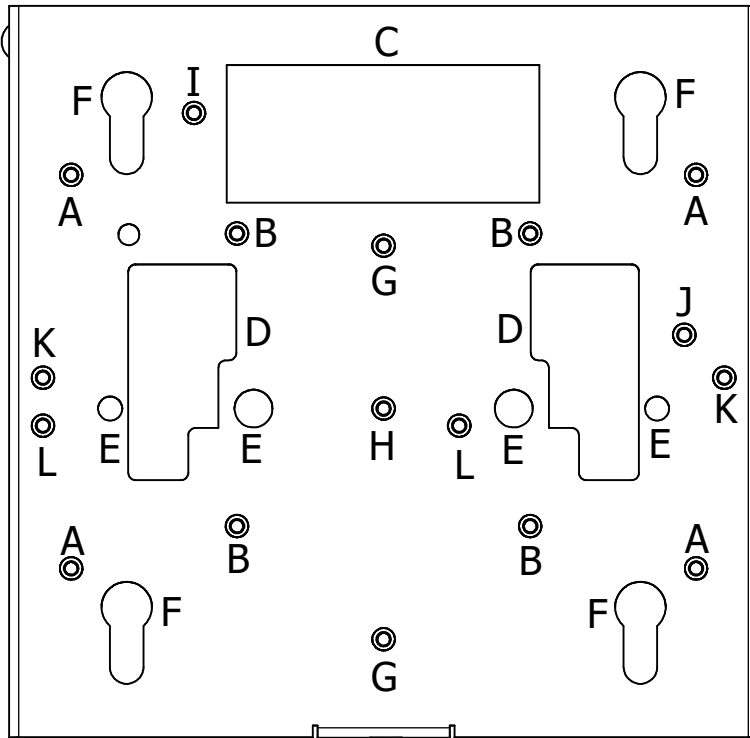

1/2" Trade Size (ø.88" [ø22.2 mm]) Knockout (2X)

Ethernet Keystone Jack Knockout (2X)

Kensington Lock Slot

**FRONT VIEW**

TIA 569-B Compliant Furniture Faceplate Knockout

**ISOMETRIC VIEW**

3/4" Trade Size (ø1.09" [ø27.8 mm]) Knockout (2X)

1" Trade Size (ø1.34" [ø34.1 mm]) Knockout for Conduit Pendant Mounting

Key Hole Slots for Surface Mounting (4X)

**BACK VIEW**

**NOTES:**

- Weight: 2 lbs.
- Material: 16 Ga. Powder Coated Steel Base  
20 Ga. Powder Coated Steel Cover

**Includes:**

- (1) Two Part Surface Mount Box
- (4) #6-32 Philips Head Screws
- (1) T-Bar
- (1) Cable Tie

DRAWN CAH	3/2/2022	Oberon, Inc. - 1315 S. Allen St. - State College, PA 16801		
CHECKED CAH	3/2/2022	TITLE		
QA		Model 900-HC-XX		
MFG CAH	3/2/2022	SIZE C	DWG NO 900-HC-XX	REV 12
APPROVED CAH	3/2/2022	SCALE	SHEET 1 OF 2	
TOLERANCE:		.0 = +/- .030		
		.00 = +/- .015		
		.000 = +/- .005		