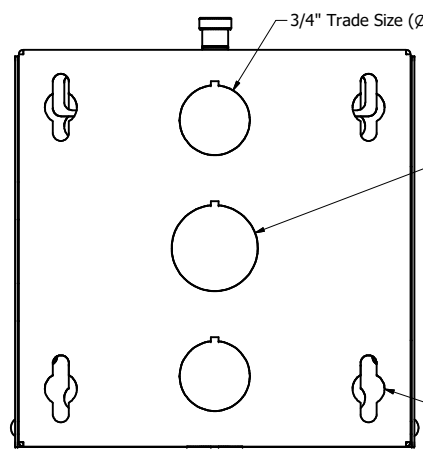

1/2" Trade Size (ø.88" [ø22.2 mm]) Knockout (2X)

Ethernet Keystone Jack Knockout (2X)

Kensington Lock Slot

**FRONT VIEW**

TIA 569-B Compliant Furniture Faceplate Knockout

**ISOMETRIC VIEW**

3/4" Trade Size (ø1.09" [ø27.8 mm]) Knockout (2X)

1" Trade Size (ø1.34" [ø34.1 mm]) Knockout for Conduit Pendant Mounting

Key Hole Slots for Surface Mounting (4X)

**BACK VIEW**

**NOTES:**

- Weight: 2 lbs.
- Material: 16 Ga. Powder Coated Steel Base  
20 Ga. Powder Coated Steel Cover

**Includes:**

- (1) Two Part Surface Mount Box
- (4) #6-32 Philips Head Screws
- (1) T-Bar
- (1) Cable Tie

DRAWN CAH	3/2/2022	Oberon, Inc. - 1315 S. Allen St. - State College, PA 16801		
CHECKED CAH	3/2/2022	TITLE		
QA		Model 900-HC-XX		
MFG CAH	3/2/2022	SIZE C	DWG NO 900-HC-XX	REV 12
APPROVED CAH	3/2/2022	SCALE	SHEET 1 OF 2	
TOLERANCE:		.0 = +/- .030		
		.00 = +/- .015		
		.000 = +/- .005		