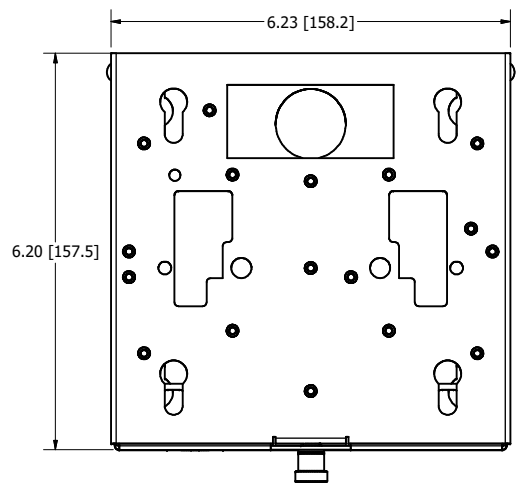

1/2" Trade Size (ø.88" [ø22.2 mm]) Knockout (2X)

Ethernet Keystone Jack Knockout (2X)

Kensington Lock Slot

**FRONT VIEW**

TIA 569-B Compliant Furniture Faceplate Knockout

**ISOMETRIC VIEW**

3/4" Trade Size (ø1.09" [ø27.8 mm]) Knockout (2X)

1" Trade Size (ø1.34" [ø34.1 mm]) Knockout for Conduit Pendant Mounting

Key Hole Slots for Surface Mounting (4X)

**BACK VIEW**

**NOTES:**

- Weight: 2 lbs.
- Material: 16 Ga. Powder Coated Steel Base  
20 Ga. Powder Coated Steel Cover

**Includes:**

- (1) Two Part Surface Mount Box
- (4) #6-32 Philips Head Screws
- (1) T-Bar
- (1) Cable Tie

DRAWN CAH	3/2/2022	Oberon, Inc. - 1315 S. Allen St. - State College, PA 16801		
CHECKED CAH	3/2/2022	TITLE		
QA		Model 900-HC-XX		
MFG CAH	3/2/2022	SIZE C	DWG NO 900-HC-XX	REV 12
APPROVED CAH	3/2/2022	SCALE	SHEET 1 OF 2	
TOLERANCE:		.0 = +/- .030		
		.00 = +/- .015		
		.000 = +/- .005		