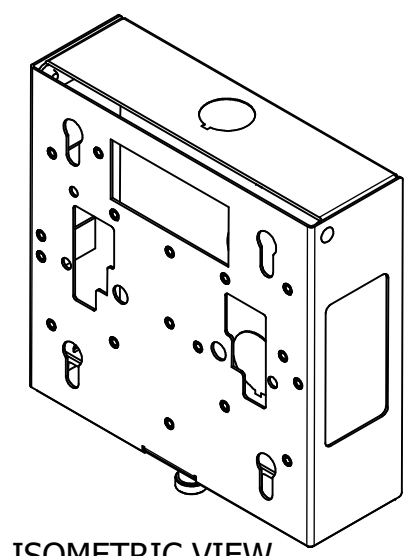

1/2" Trade Size (ø.88" [ø22.2 mm]) Knockout (2X)

Ethernet Keystone Jack Knockout (2X)

Kensington Lock Slot

**FRONT VIEW**

TIA 569-B Compliant Furniture Faceplate Knockout

**ISOMETRIC VIEW**

3/4" Trade Size (ø1.09" [ø27.8 mm]) Knockout (2X)

1" Trade Size (ø1.34" [ø34.1 mm]) Knockout for Conduit Pendant Mounting

Key Hole Slots for Surface Mounting (4X)

**BACK VIEW**

**NOTES:**

- Weight: 2 lbs.
- Material: 16 Ga. Powder Coated Steel Base  
20 Ga. Powder Coated Steel Cover

**Includes:**

- (1) Two Part Surface Mount Box
- (4) #6-32 Philips Head Screws
- (1) T-Bar
- (1) Cable Tie

DRAWN CAH	3/2/2022	Oberon, Inc. - 1315 S. Allen St. - State College, PA 16801		
CHECKED CAH	3/2/2022	TITLE		
QA		Model 900-HC-XX		
MFG CAH	3/2/2022	SIZE C	DWG NO 900-HC-XX	REV 12
APPROVED CAH	3/2/2022	SCALE	SHEET 1 OF 2	
TOLERANCE:		.0 = +/- .030		
		.00 = +/- .015		
		.000 = +/- .005		