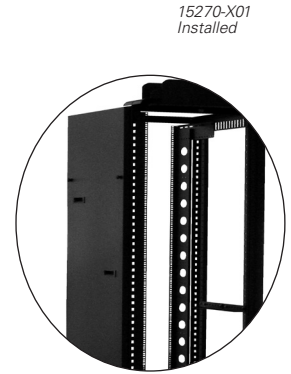

CHATSWORTH
PRODUCTS

Side Panel for Adjustable Rail 4-Post Racks

Side Panel

Solid, steel side panel used to cover the end of the rack and/or vertical cable managers at the end of a row. Matches the height and depth of rack, steel.

ORDERING INFORMATION

Part Number	Description Height - ft (m)	Shipping Weight lb (kg)
15270-X01	Side Panel, 23.62"D x 72"H	51 (23.1)
15270-X02	Side Panel, 23.62"D x 84"H	57 (25.9)
15270-X03	Side Panel, 23.62"D x 96"H	48 (21.8)
15270-X04	Side Panel, 35.43"D x 72"H	63 (28.6)
15270-X05	Side Panel, 35.43"D x 84"H	71 (32.2)
15270-X06	Side Panel, 35.43"D x 96"H	60 (27.2)