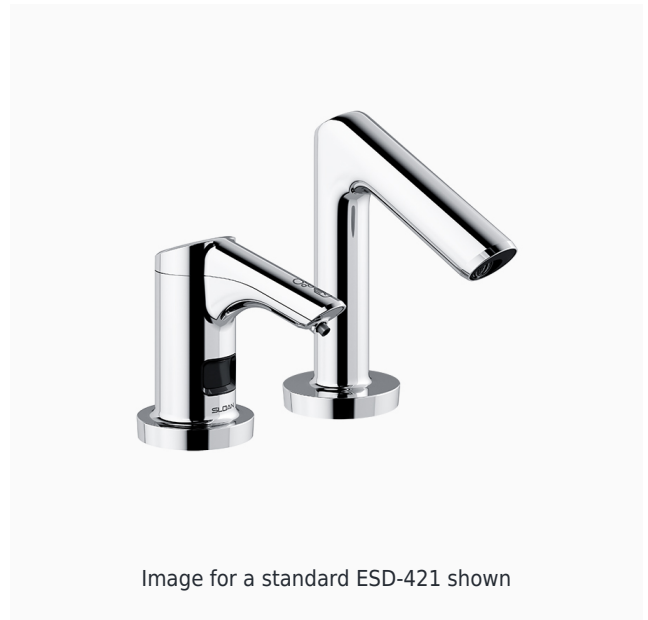

**NOTES**

For product line drawings, [view model-specific spec sheets](#).

All information contained within this document subject to change without notice.

**DESCRIPTION**

EBF-425 Faucet and ESD-420 Soap Dispenser

**FEATURES**

- Combination faucet, soap dispenser and soap
- Can be ordered as individual faucet or soap dispenser (EBF-425 or ESD-420)
- Battery Powered Faucet and Battery powered soap dispenser
- Soap Dispenser can be Hardwired with purchase optional AC Adapter (Part Number: 0346090)
- Easy to install and maintain with 1500ml or 2300ml refill sizes
- Ships with 2 soap refills