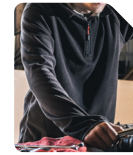

Product Code	Size	Pack Qty (pcs)	Carton Qty (packs)
BAG			
HZOFBM	M (Chest: 42")	1	20
HZOFBL	L (Chest: 44")	1	20
HZOFBXL	XL (Chest: 48")	1	20

WWH04

Jackets & Bodywarmers

Softshell Jackets

A premium softshell jacket, giving the user protection from water, wind and cold weather. Lined with a breathable and lightweight microfleece fabric.

- 100% polyester wear resistant lining
- Adjustable hook & loop cuffs
- Reflective strips
- Drawcord hem
- Breathable & hard wearing
- 2 fleece-lined waist pockets
- Premium nylon zip

4 Way Stretch Fabric
for comfort & movement.

Product Code	Size	Pack Qty (pcs)	Carton Qty (packs)
BAG			
SSJ1201M	M (Chest: 44")	1	15
SSJ1201L	L (Chest: 46")	1	15
SSJ1201XL	XL (Chest: 48")	1	15

WWJ02