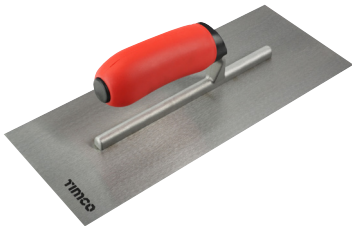

Plastering Trowels

Professional Plasterers Trowel

A professional stainless steel plastering trowel, designed to give the best results when plastering. Featuring a hardened and tempered stainless steel blade for toughness and flexibility.

Ergonomic Grip with soft rubber for enhanced comfort

Cast Aluminium Mounting for resistance to snapping

Tempered Thin Stainless Steel Blade to prevent rusting & provide superior flexibility

Rustproof Pre-worn Blade

TWL03

Plastering Trowel - Carbon Steel

A premium plastering trowel designed for a professional application of finishing plaster. Featuring a tough and flexible carbon steel blade with an ergonomically designed soft-grip handle.

TWL03

Jointing Knife

A hard wearing jointing knife, featuring a carbon steel blade and a soft-grip handle for user comfort. Ideal for applying jointing compound and filling small imperfections and holes.