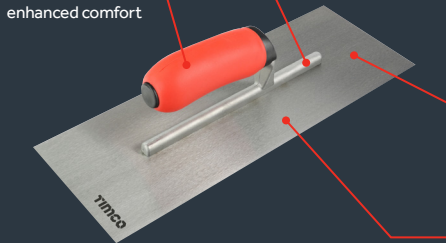

Plastering Trowels

Professional Plasterers Trowel

A professional stainless steel plastering trowel, designed to give the best results when plastering. Featuring a hardened and tempered stainless steel blade for toughness and flexibility.

Ergonomic Grip with soft rubber for enhanced comfort

Cast Aluminium Mounting for resistance to snapping

Tempered Thin Stainless Steel Blade to prevent rusting & provide superior flexibility

Rustproof Pre-worn Blade

TWL03

Plastering Trowel - Carbon Steel

A premium plastering trowel designed for a professional application of finishing plaster. Featuring a tough and flexible carbon steel blade with an ergonomically designed soft-grip handle.