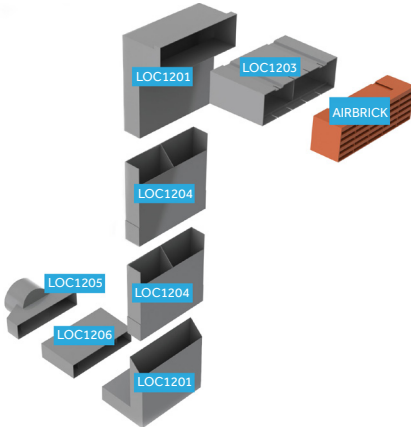

Underfloor Ventilation

Telescopic Underfloor Ventilator & Extension Accessories

To provide ventilation below suspended ground floors. Telescopic and adjustable to suit numerous brick courses.

| Product Code | Size | Pack Qty (pcs) | Carton Qty (packs) |
|-----------------------------------|----------------|----------------|--------------------|
| BOX | | | |
| Telescopic Underfloor Vent | | | |
| LOC1201 | up to 5 course | 20 | - |
| LOC1201XL | 5 to 7 course | 10 | - |
| Horizontal Front Extension | | | |
| LOC1203 | +115mm | 20 | - |
| Vertical Extension | | | |
| LOC1204 | +150mm | 20 | - |
| Horizontal Rear Extension | | | |
| LOC1206 | +100mm | 1 | 20 |
| Duct Adapter | | | |
| LOC1205 | to suit 110mm | 1 | 20 |

CNA01

Airbrick - Plastic

Used in conjunction with underfloor vent system and cavity sleeves to provide ventilation below suspended ground floors and through external walls.

| Product Code | Colour | Size W x H x D (mm) | Pack Qty (pcs) |
|--------------|------------|---------------------|----------------|
| BOX | | | |
| LOC1201ABBB | Blue/Black | 215 x 69 x 60 | 20 |
| LOC1201ABBL | Black | 215 x 69 x 60 | 20 |
| LOC1201ABBR | Brown | 215 x 69 x 60 | 20 |
| LOC1201ABBU | Buff | 215 x 69 x 60 | 20 |
| LOC1201ABGR | Grey | 215 x 69 x 60 | 20 |
| LOC1201ABTE | Terracotta | 215 x 69 x 60 | 20 |
| LOC1201ABWH | White | 215 x 69 x 60 | 20 |