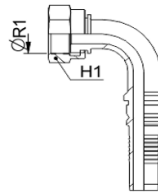

90° Elbow

Part Number	To Suit Tube		Thread R1	H1
	Inch	mm		
JMORFSF901212CF	3/4"	19	1.3/16	36
JMORFSF901616CF	1"	25	1.7/16"	41