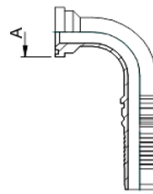

90° Elbow

Part Number	To Suit Tube		Flange	A
	Inch	mm		
JMFL390-12-12CF	3/4"	19	3/4"	38.1
JMFL390-16-12CF	3/4"	19	1"	44.5
JMFL390-16-16CF	1"	25	1"	44.5
JMFL390-20-16CF	1"	25	1.1/4"	50.8