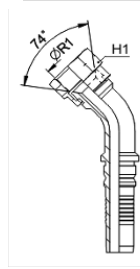

45° Elbow

Part Number	To Suit Tube		Thread R1	H1
	Inch	mm		
JMJICF45-17-12CF	3/4"	19	1.1/16	32
JMJICF45-21-12CF	3/4"	19	1.5/16	32
JMJICF45-21-16CF	1"	25	1.5/16	38
JMJICF45-26-16CF	1"	25	1.5/8	50