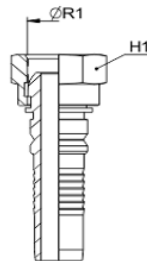

Interlock Hose Connectors

Ferrule

4SH

| Part Number | To Suit Hose ID | | D | L |
|-------------|-----------------|------|------|------|
| | Inch | mm | | |
| JMF4SH-12CF | 3/4" | 3/4" | 3/4" | 3/4" |
| JMF4SH-16CF | 1" | 1" | 1" | 1" |

BSPB

Female

| Part Number | To Suit Tube | | Thread R1 | H1 |
|----------------|--------------|----|-----------|----|
| | Inch | mm | | |
| JMBSPF-12-12CF | 3/4" | 19 | 3/4" | 32 |
| JMBSPF-16-12CF | 3/4" | 19 | 3/4" | 32 |
| JMBSPF-16-16CF | 1" | 25 | 1" | 38 |
| JMBSPF-20-16CF | 1" | 25 | 1.1/4" | 50 |

Male

| Part Number | To Suit Tube | | Thread R1 | H1 |
|----------------|--------------|----|-----------|----|
| | Inch | mm | | |
| JMBSPM-12-12CF | 3/4" | 19 | 3/4" | 32 |
| JMBSPM-16-12CF | 3/4" | 19 | 3/4" | 32 |
| JMBSPM-16-16CF | 1" | 25 | 1" | 38 |
| JMBSPM-20-16CF | 1" | 25 | 1.1/4" | 50 |

Male

| Part Number | To Suit Tube | | Thread R1 | H1 |
|-----------------|--------------|----|-----------|----|
| | Inch | mm | | |
| JMJICMM-17-12CF | 3/4" | 19 | 1.1/16 | 37 |
| JMJICMM-21-12CF | 3/4" | 19 | 1.5/16 | 36 |
| JMJICMM-21-16CF | 1" | 25 | 1.5/16 | 36 |
| JMJICMM-26-16CF | 1" | 25 | 1.5/8 | 46 |