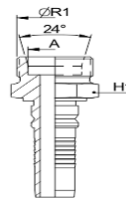

Male

| Part Number | To Suit Tube | | Thread R1 | H1 |
|-----------------|--------------|----|-----------|----|
| | Inch | mm | | |
| JMJICMM-17-12CF | 3/4" | 19 | 1.1/16 | 37 |
| JMJICMM-21-12CF | 3/4" | 19 | 1.5/16 | 36 |
| JMJICMM-21-16CF | 1" | 25 | 1.5/16 | 36 |
| JMJICMM-26-16CF | 1" | 25 | 1.5/8 | 46 |

45° Elbow

| Part Number | To Suit Tube | | Thread R1 | H1 |
|------------------|--------------|----|-----------|----|
| | Inch | mm | | |
| JMJICF45-17-12CF | 3/4" | 19 | 1.1/16 | 32 |
| JMJICF45-21-12CF | 3/4" | 19 | 1.5/16 | 32 |
| JMJICF45-21-16CF | 1" | 25 | 1.5/16 | 38 |
| JMJICF45-26-16CF | 1" | 25 | 1.5/8 | 50 |

90° Elbow

| Part Number | To Suit Tube | | Thread R1 | H1 |
|------------------|--------------|----|-----------|----|
| | Inch | mm | | |
| JMJICF90-17-12CF | 3/4" | 19 | 1.1/16 | 32 |
| JMJICF90-21-12CF | 3/4" | 19 | 1.5/16 | 38 |
| JMJICF90-21-16CF | 1" | 25 | 1.5/16 | 38 |
| JMJICF90-26-16CF | 1" | 25 | 1.5/8 | 50 |

Metric Heavy

Male

| Part Number | To Suit Tube | | Thread R1 | A | H1 |
|-----------------|--------------|----|-----------|----|----|
| | Inch | mm | | | |
| JMDKOSM-26-12CF | 3/4" | 19 | M36 x 200 | 25 | 36 |
| JMDKOSM-42-16CF | 1" | 25 | M42 x 200 | 30 | 46 |