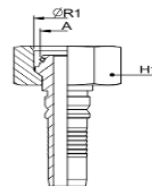

45° Elbow

| Part Number | To Suit Tube | | Thread R1 | H1 |
|------------------|--------------|----|-----------|----|
| | Inch | mm | | |
| JMJICF45-17-12CF | 3/4" | 19 | 1.1/16 | 32 |
| JMJICF45-21-12CF | 3/4" | 19 | 1.5/16 | 32 |
| JMJICF45-21-16CF | 1" | 25 | 1.5/16 | 38 |
| JMJICF45-26-16CF | 1" | 25 | 1.5/8 | 50 |

90° Elbow

| Part Number | To Suit Tube | | Thread R1 | H1 |
|------------------|--------------|----|-----------|----|
| | Inch | mm | | |
| JMJICF90-17-12CF | 3/4" | 19 | 1.1/16 | 32 |
| JMJICF90-21-12CF | 3/4" | 19 | 1.5/16 | 38 |
| JMJICF90-21-16CF | 1" | 25 | 1.5/16 | 38 |
| JMJICF90-26-16CF | 1" | 25 | 1.5/8 | 50 |

Metric Heavy

Male

| Part Number | To Suit Tube | | Thread R1 | A | H1 |
|-----------------|--------------|----|-----------|----|----|
| | Inch | mm | | | |
| JMDKOSM-26-12CF | 3/4" | 19 | M36 x 200 | 25 | 36 |
| JMDKOSM-42-16CF | 1" | 25 | M42 x 200 | 30 | 46 |

Female

| Part Number | To Suit Tube | | Thread R1 | A | H1 |
|-----------------|--------------|----|-----------|----|----|
| | Inch | mm | | | |
| JMDKOSF-36-12CF | 3/4" | 19 | M36 x 200 | 25 | 46 |
| JMDKOSF-42-16CF | 1" | 25 | M42 x 200 | 30 | 50 |