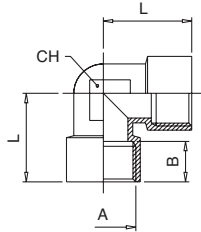

Nickel Plated Brass Adaptors

Equal Elbows

Code	A	B	L	CH
WIM5	M5	5.5	11	9
WI10	1/8"	8.5	21	11
WI13	1/4"	11	25.5	13
WI17	3/8"	11.5	28	17
WI21	1/2"	15	32	20
WI26	3/4"	16.5	36.5	27
WI33	1"	19	45	30

Code	A	B	B1	C	L	CH
WSLM5	M5	4	5.5	11.5	11.5	9
WSL10	1/8"	7.5	8.5	21	18	11
WSL13	1/4"	11	11	25.5	24	13
WSL17	3/8"	11.5	12	28	27	17
WSL21	1/2"	14	15	32	29.5	20
WSL26	3/4"	14.5	16.5	36.5	32	27
WSL33	1"	16	19	45	39	30

Code	A	B	L	CH
WAM5	M5	4	11.9	9
WA10	1/8"	7.5	18	11
WA13	1/4"	11	24	13
WA17	3/8"	12	27	17
WA21	1/2"	14	29.5	20
WA26	3/4"	14.5	32	27
WA33	1"	16.8	39	30