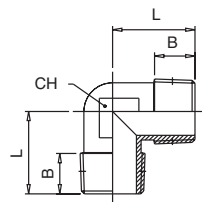

Nickel Plated Brass Adaptors

Equal Elbows

Code	A	B	L	CH
WIM5	M5	5.5	11	9
WI10	1/8"	8.5	21	11
WI13	1/4"	11	25.5	13
WI17	3/8"	11.5	28	17
WI21	1/2"	15	32	20
WI26	3/4"	16.5	36.5	27
WI33	1"	19	45	30

Code	A	B	B1	C	L	CH
WSLM5	M5	4	5.5	11.5	11.5	9
WSL10	1/8"	7.5	8.5	21	18	11
WSL13	1/4"	11	11	25.5	24	13
WSL17	3/8"	11.5	12	28	27	17
WSL21	1/2"	14	15	32	29.5	20
WSL26	3/4"	14.5	16.5	36.5	32	27
WSL33	1"	16	19	45	39	30

Code	A	B	L	CH
WAM5	M5	4	11.9	9
WA10	1/8"	7.5	18	11
WA13	1/4"	11	24	13
WA17	3/8"	12	27	17
WA21	1/2"	14	29.5	20
WA26	3/4"	14.5	32	27
WA33	1"	16.8	39	30