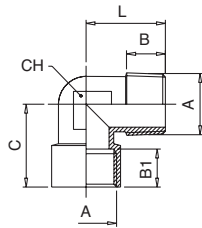

Nickel Plated Brass Adaptors

Equal Elbows

Code	A	B	L	CH
WIM5	M5	5.5	11	9
WI10	1/8"	8.5	21	11
WI13	1/4"	11	25.5	13
WI17	3/8"	11.5	28	17
WI21	1/2"	15	32	20
WI26	3/4"	16.5	36.5	27
WI33	1"	19	45	30

Code	A	B	B1	C	L	CH
WSLM5	M5	4	5.5	11.5	11.5	9
WSL10	1/8"	7.5	8.5	21	18	11
WSL13	1/4"	11	11	25.5	24	13
WSL17	3/8"	11.5	12	28	27	17
WSL21	1/2"	14	15	32	29.5	20
WSL26	3/4"	14.5	16.5	36.5	32	27
WSL33	1"	16	19	45	39	30

Code	A	B	L	CH
WAM5	M5	4	11.9	9
WA10	1/8"	7.5	18	11
WA13	1/4"	11	24	13
WA17	3/8"	12	27	17
WA21	1/2"	14	29.5	20
WA26	3/4"	14.5	32	27
WA33	1"	16.8	39	30